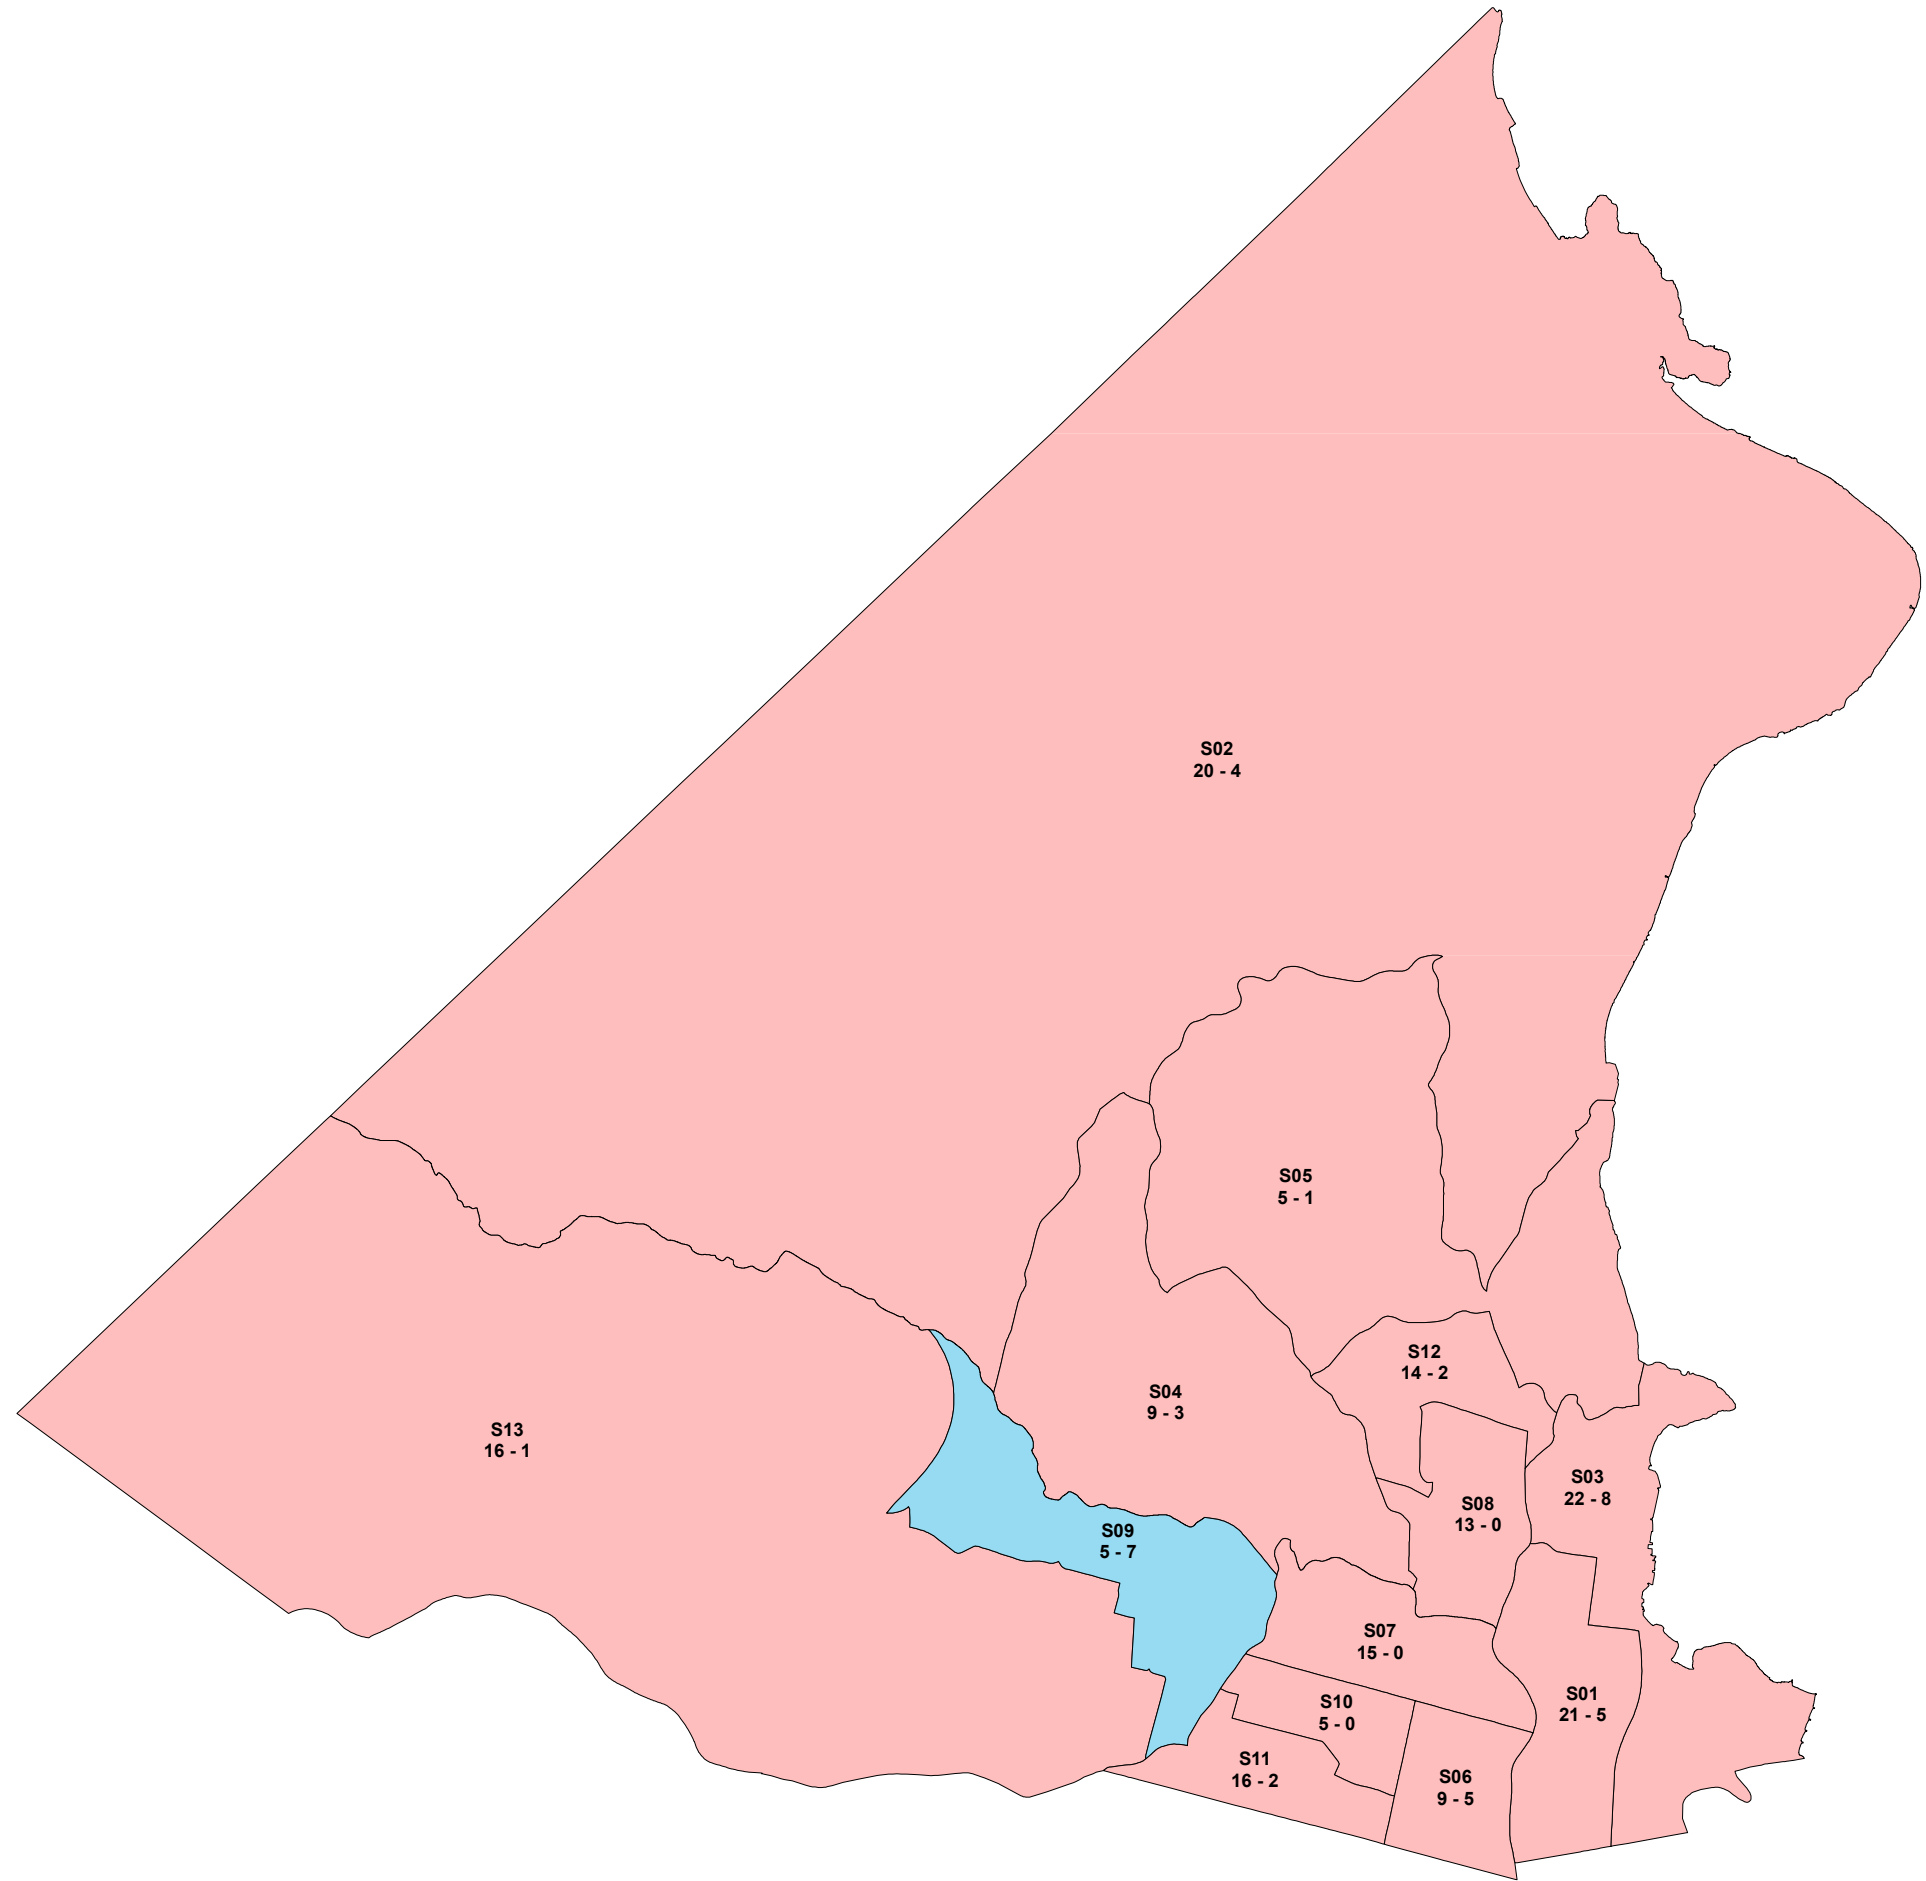

ED	Cornell	Wolfe	Difference	Winner
1	21	5	16	Cornell
2	20	4	16	Cornell
3	22	8	14	Cornell
4	9	3	6	Cornell
5	5	1	4	Cornell
6	9	5	4	Cornell
7	15	0	15	Cornell
8	13	0	13	Cornell
9	5	7	-2	Wolfe
10	5	0	5	Cornell
11	16	2	14	Cornell
12	14	2	12	Cornell
13	16	1	15	Cornell

	Cornell	Wolfe
Clarkstown	1797	544
Haverstraw	536	197
Orangetown	1425	345
Ramapo	1621	3190
Stony Point	170	38
<b>Total</b>	<b>5549</b>	<b>4314</b>

**2017 Democratic Primary (Surrogate Judge) - Stony Point  
Cornell (170) -- Wolfe (38)**