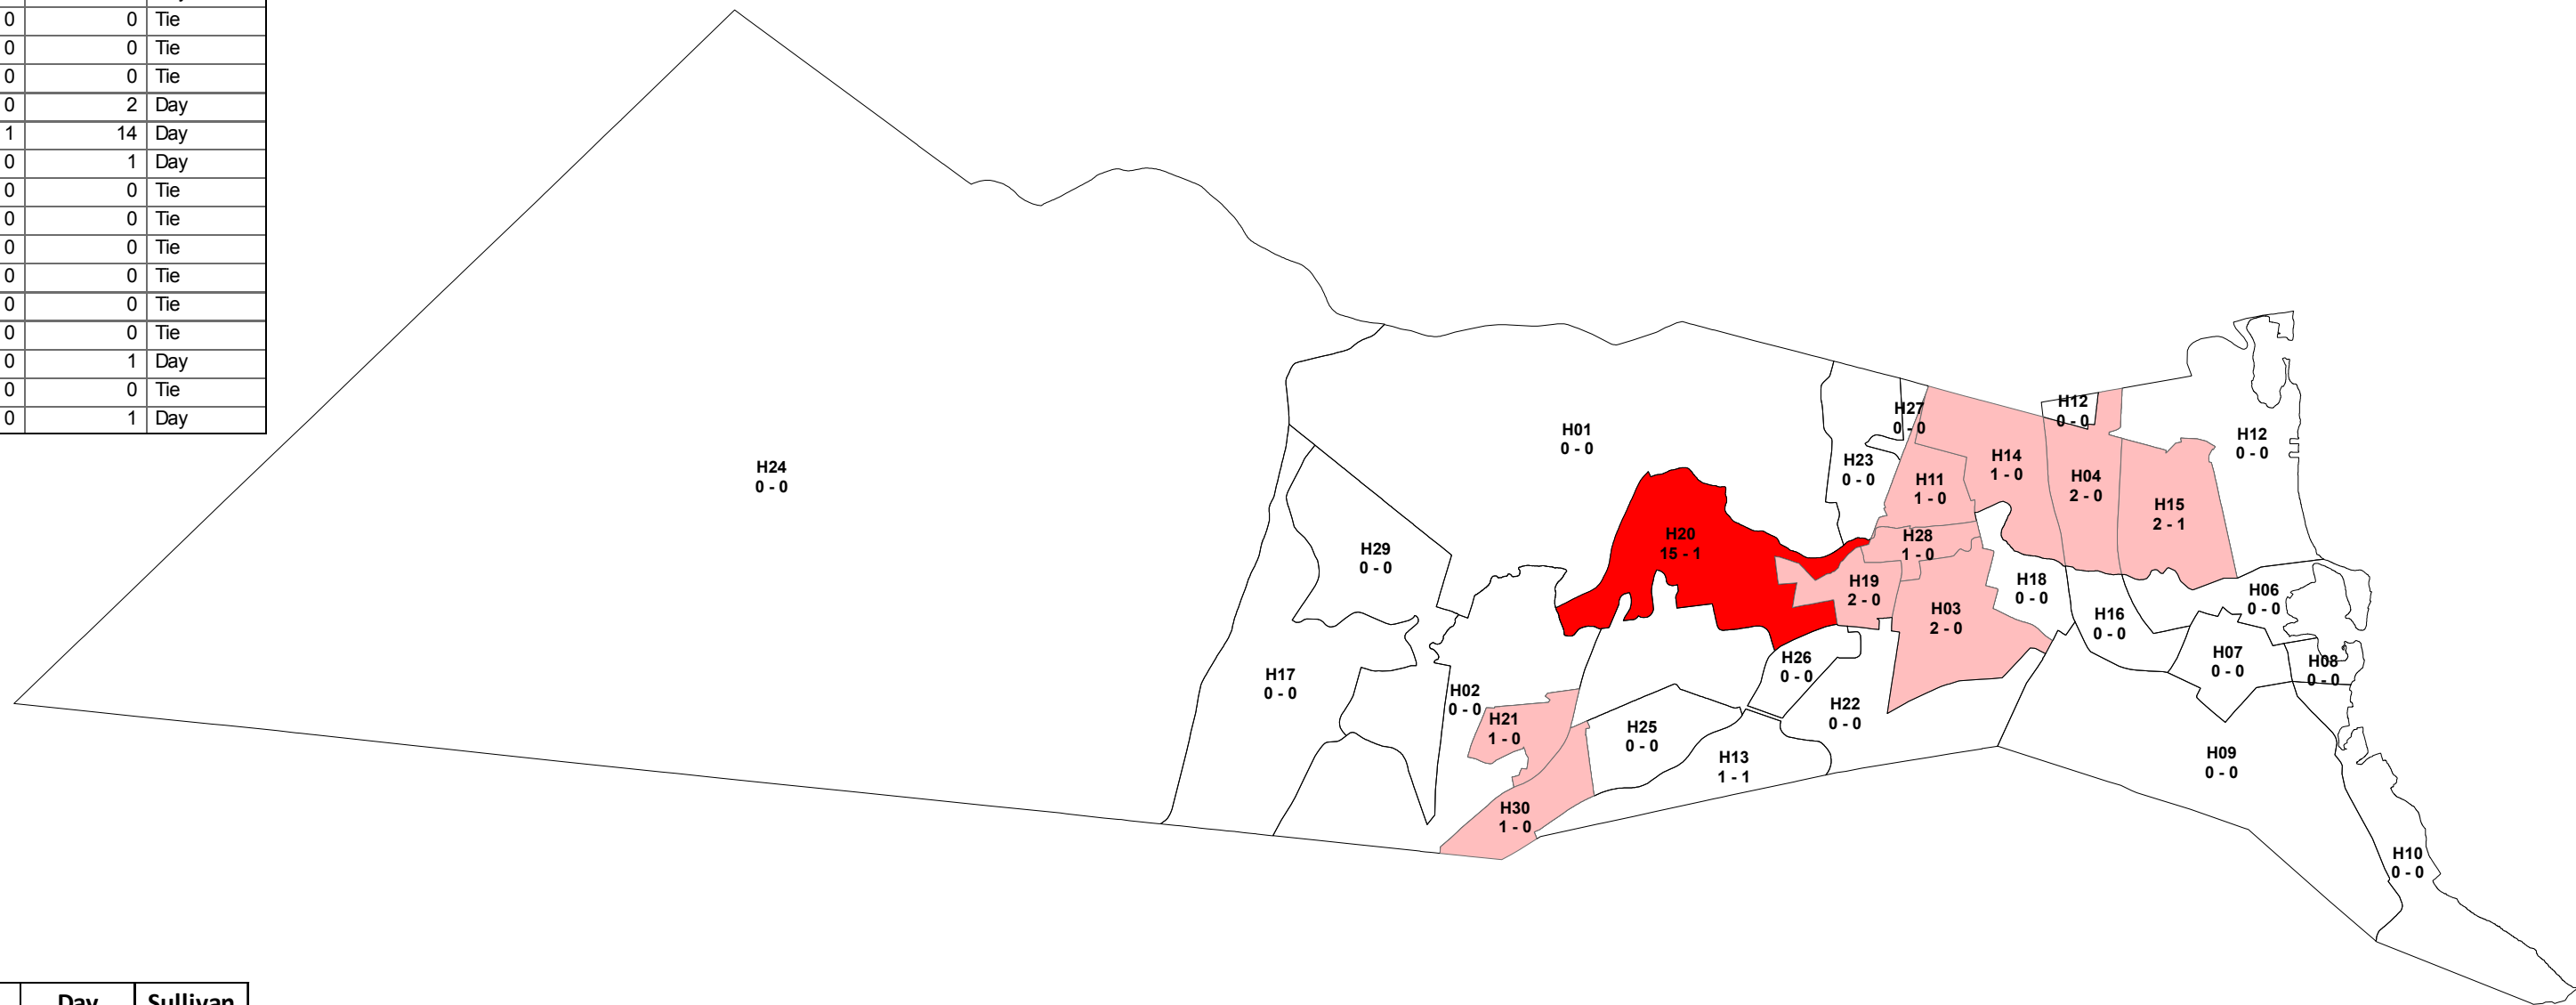

ED	Day	Sullivan	Difference	Winner
1	0	0	0	Tie
2	0	0	0	Tie
3	2	0	2	Day
4	2	0	2	Day
6	0	0	0	Tie
7	0	0	0	Tie
8	0	0	0	Tie
9	0	0	0	Tie
10	0	0	0	Tie
11	1	0	1	Day
12	0	0	0	Tie
12	0	0	0	Tie
13	1	1	0	Tie
14	1	0	1	Day
15	2	1	1	Day
16	0	0	0	Tie
17	0	0	0	Tie
18	0	0	0	Tie
19	2	0	2	Day
20	15	1	14	Day
21	1	0	1	Day
22	0	0	0	Tie
23	0	0	0	Tie
24	0	0	0	Tie
25	0	0	0	Tie
26	0	0	0	Tie
27	0	0	0	Tie
28	1	0	1	Day
29	0	0	0	Tie
30	1	0	1	Day

	Day	Sullivan
Clarkstown	268	61
Haverstraw	29	3
Orangetown	131	2
Ramapo	89	453
Stony Point	57	1
Total	574	520

**2017 Conservative Primary (County Executive) - Haverstraw
Day (29) -- Sullivan (3)**